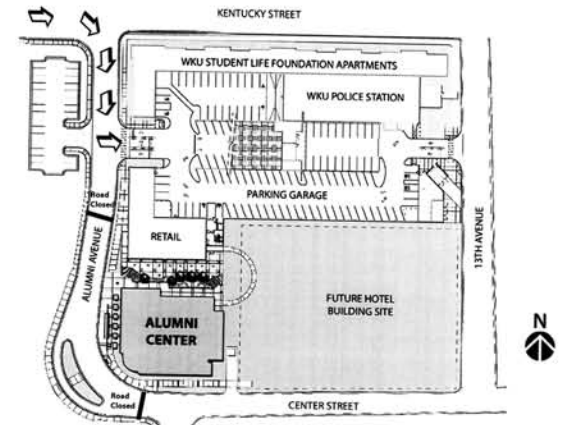

Augenstein Alumni Center

Legend

-  Destination: Augenstein Alumni Center
-  Open Parking: Alumni Square Garage (Access from Alumni Ave.) SLF Gravel Lot

- To enter Alumni Square Garage:
- Approach on Kentucky Street
- Turn right onto Alumni Avenue
- Turn left into ASG Garage