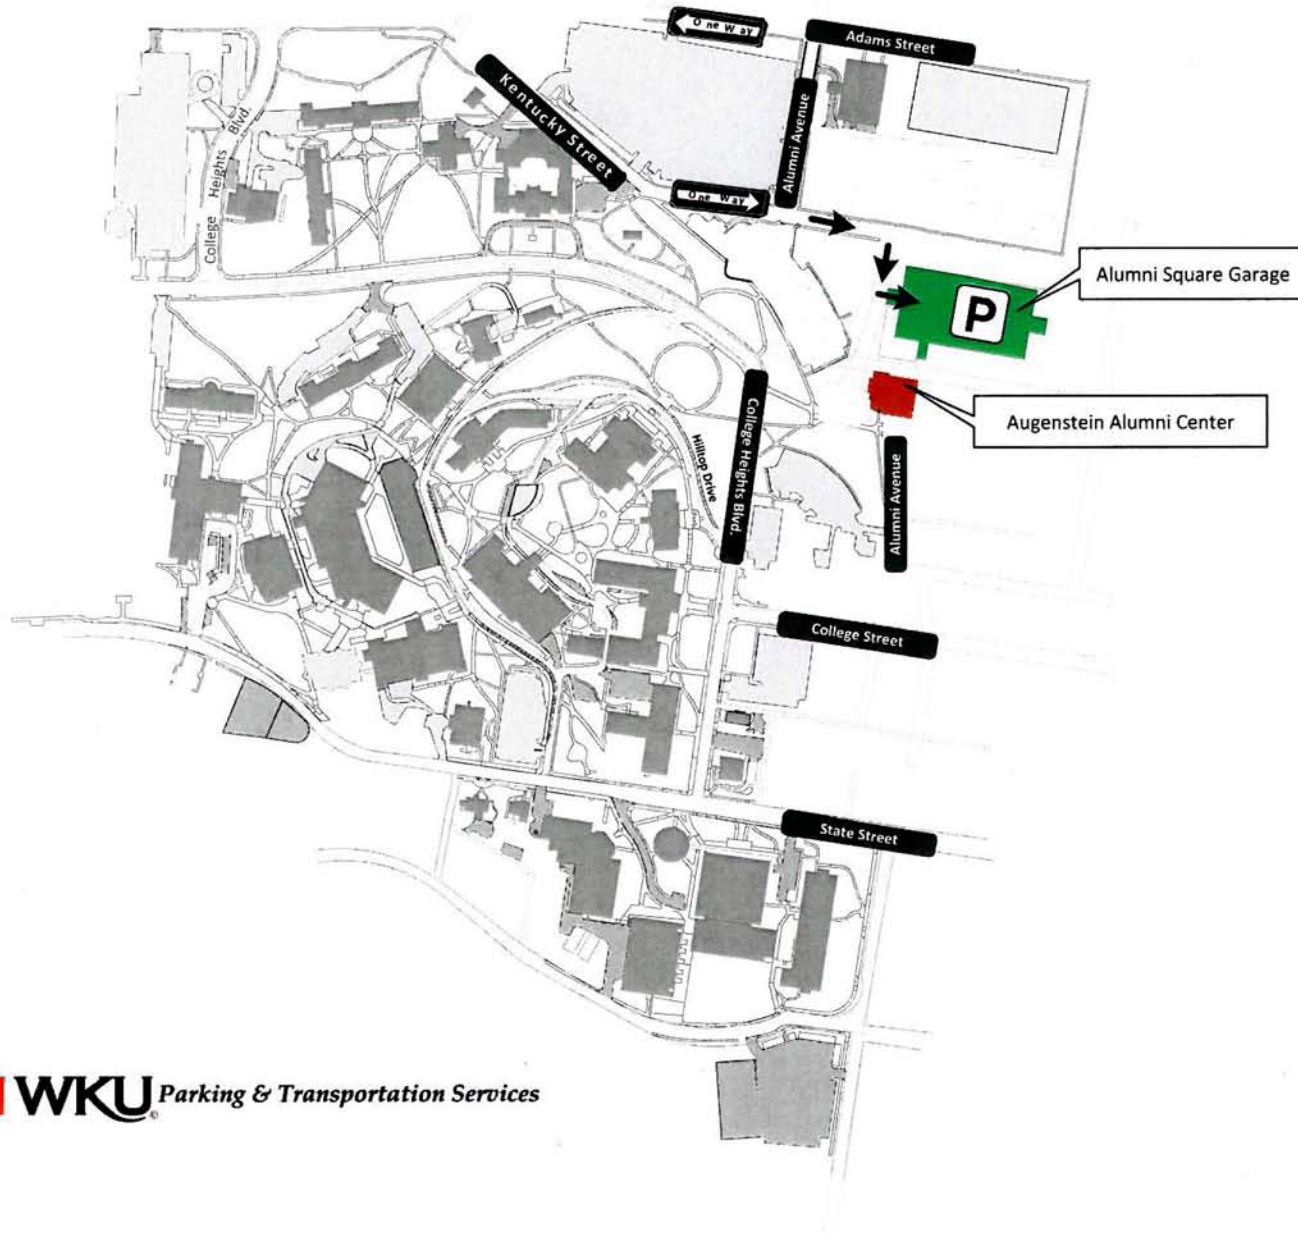

Augenstein Alumni Center

Legend

-  Destination: Augenstein Alumni Center
-  Open Parking: Alumni Square Garage (Access from Alumni Ave.) SLF Gravel Lot

- To enter Alumni Square Garage:
- Approach on Kentucky Street
- Turn right onto Alumni Avenue
- Turn left into ASG Garage